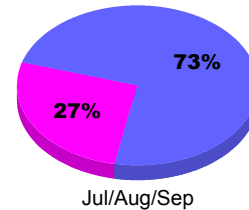

YTD Status Quo Clubs 2012-2013

Status Quo Clubs Compared to Status Quo Members

Legend: Status Quo Clubs (Cyan), Total Status Quo Members (Green)

MEMBERSHIP

**Membership Results
2012-2013**

**Membership
2011-2012**

Month	Net Memb Goal	Actual New Memb	Actual Dropped Memb	Gain/Loss of Memb	Gain/Loss of Memb
Jul/Aug/Sep		25	-52	-27	-16
Totals		25	-52	-27	-16

Membership Results 2012-2013

Goal, New, Dropped, Gain/Loss

Legend: Goal (Cyan), Actual (Green), Dropped (Yellow), Gain Loss (Magenta)

Comparison of Membership Gain/Loss

Current Year Compared to the Previous Year

Legend: Current Year (Cyan), Previous Year (Green)

Gender Comparison 2012-2013

Jul/Aug/Sep

Legend: Male (Blue), Female (Magenta)